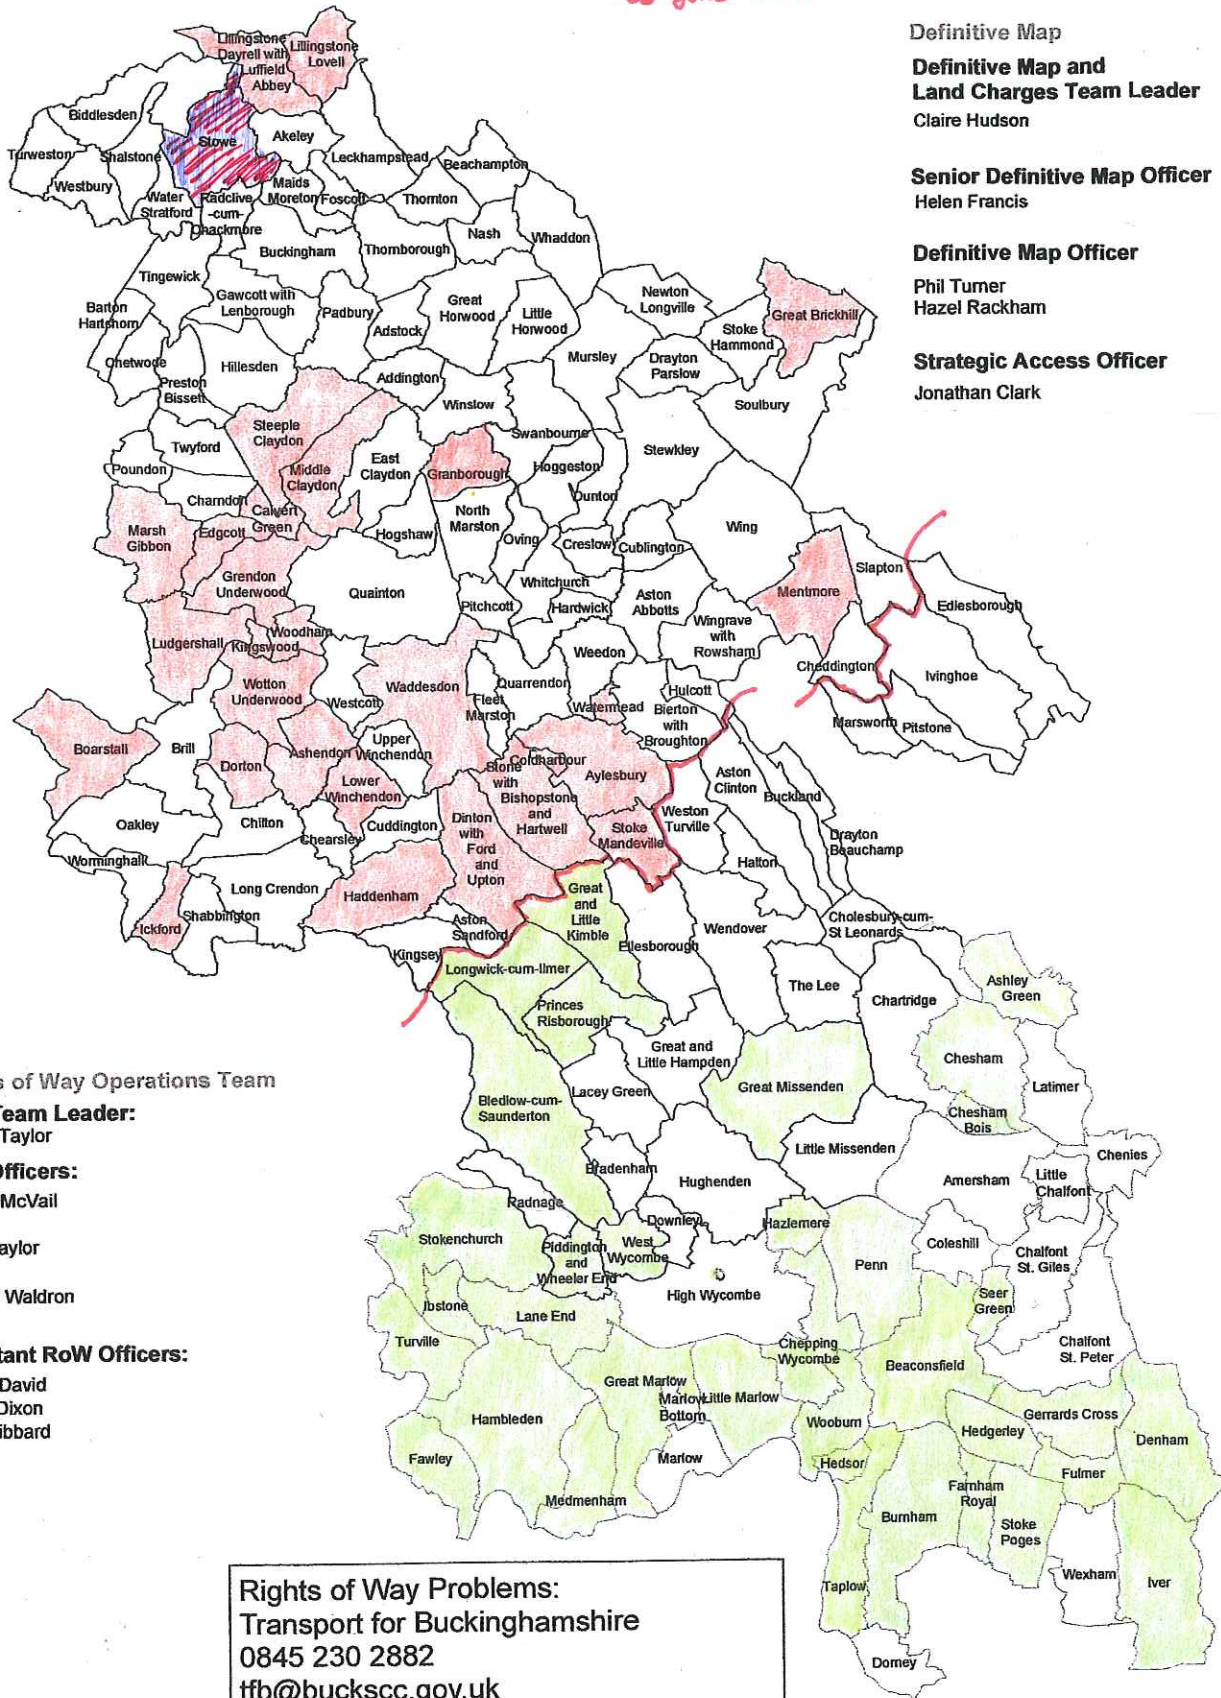

RIGHTS OF WAY AREAS AND PARISHES

CONFIRMED PARISHES
06 JUNE 2016

Definitive Map
Definitive Map and Land Charges Team Leader
 Claire Hudson
Senior Definitive Map Officer
 Helen Francis
Definitive Map Officer
 Phil Turner
 Hazel Rackham
Strategic Access Officer
 Jonathan Clark

Rights of Way Operations Team
Area Team Leader:
 Joanne Taylor
Area Officers:
 Alastair McVail
 Rosie Taylor
 Corinne Waldron
Assistant RoW Officers:
 Sophie David
 James Dixon
 Rose Gibbard

Rights of Way Problems:
 Transport for Buckinghamshire
 0845 230 2882
 tfb@buckscc.gov.uk
Definitive Map / Strategic Access Enquiry
 0845 370 8090
 row@buckscc.gov.uk